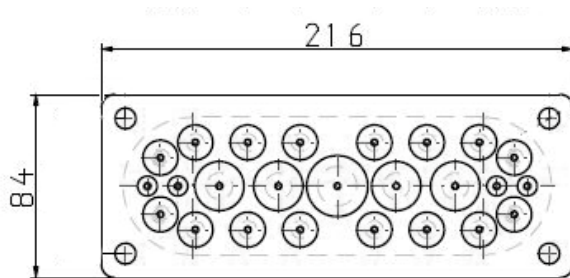

Cable entry plates - Dimensions

Dimensions of MH10

Cut-out dimensions B10

Dimensions of MH16

Cut-out dimensions B16

Dimensions of MH24

Cut-out dimensions B24

Cable entry plates - Dimensions

Dimensions of FL21

Cut-out dimensions

Dimensions of FL13

Cut-out dimensions