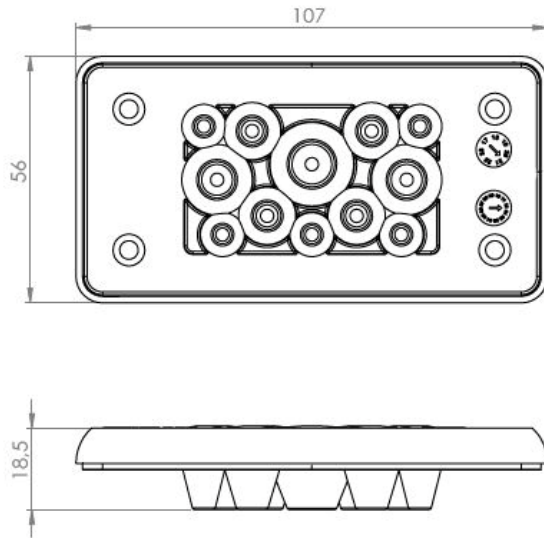

Cable entry plates - Dimensions

Dimensions of MH10

Cut-out dimensions B10

Dimensions of MH16

Cut-out dimensions B16

Dimensions of MH24

Cut-out dimensions B24

Cable entry plates - Dimensions

Dimensions of FL21

Cut-out dimensions

Dimensions of FL13

Cut-out dimensions