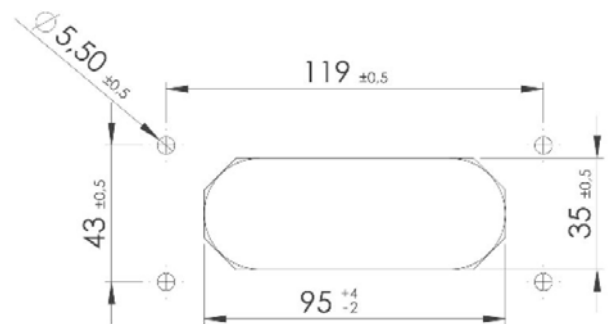

Dimensions of MC 2x8-64

Cut-out dimensions (FL21)

Dimensions of MC 2/10 + MC 2/18

Cut-out dimensions (FL21)

Dimensions of MC 1x8-64

Cut-out dimensions

Dimensions of MC 1/9

Cut-out dimensions

Dimensions of SCG 2x3-35

Cut-out dimensions

Dimensions of SCG 1x3-35

Cut-out dimensions