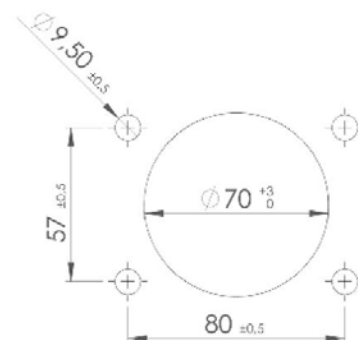

Dimensions of MC 2x8-64

Cut-out dimensions (FL21)

Dimensions of MC 2/10 + MC 2/18

Cut-out dimensions (FL21)

Dimensions of MC 1x8-64

Cut-out dimensions

Dimensions of MC 1/9

Cut-out dimensions

Dimensions of SCG 2x3-35

Cut-out dimensions

Dimensions of SCG 1x3-35

Cut-out dimensions