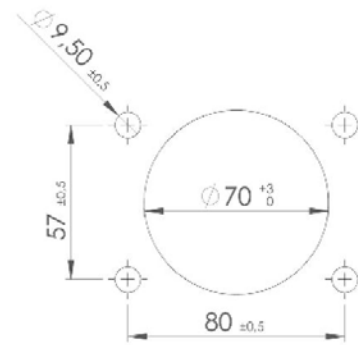

Dimensions of MC 2x8-64

Cut-out dimensions (FL21)

Dimensions of MC 2/10 + MC 2/18

Cut-out dimensions (FL21)

Dimensions of MC 1x8-64

Cut-out dimensions

Dimensions of MC 1/9

Cut-out dimensions

Dimensions of SCG 2x3-35

Cut-out dimensions

Dimensions of SCG 1x3-35

Cut-out dimensions